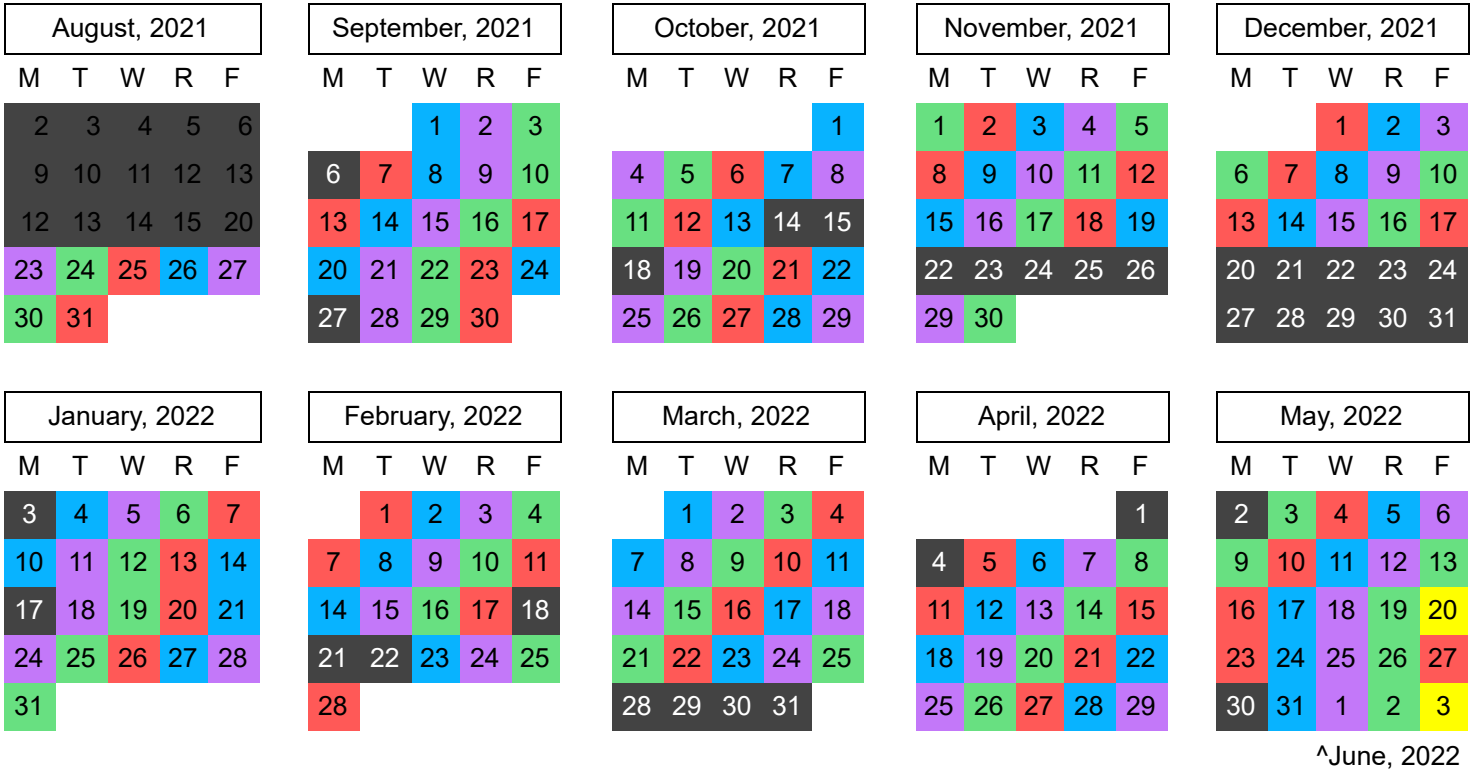

2021-2022 ABCD Specials Rotation Schedule

^June, 2022

Key: student groups listed by Fall a.m. teacher					
KA Datz	1A Markson	2A Sava	3A Habicht	4A Simmons	5A Iverson
KB Grogan	1B Lee	2B Fornberg	3B Sears	4B Rand	5B Bamesberger

2021-2022 Block Schedule									
A Days		Music	Art	P.E.	C Days		Music	Art	P.E.
Block 1:	8:20-9:05		5A	5B	Block 1:	8:20-9:05		2A	2B
Block 2:	9:10-9:55	KA	3A	3B	Block 2:	9:10-9:55	5A	1A	1B
Block 3:	10:00-10:45	KB	4A	4B	Block 3:	10:00-10:45	5B	KA	KB
Block 4:	11:55-12:40		1A		Block 4:	11:55-12:40		3A	
Block 5:	12:45-1:30		1B		Block 5:	12:45-1:30		3B	
Block 6:	1:30-2:20	Art Plan Time			Block 6:	1:30-2:20	Art Plan Time		
Block 7:	2:20-3:05	2B	2A		Block 7:	2:20-3:05	4B	4A	
B Days		Music	Art	P.E.	D Days		Music	Art	P.E.
Block 1:	8:20-9:05		5B	5A	Block 1:	8:20-9:05		2B	2A
Block 2:	9:10-9:55	1A	3B	3A	Block 2:	9:10-9:55	3A	1B	1A
Block 3:	10:00-10:45	1B	4B	4A	Block 3:	10:00-10:45	3B	KB	KA
Block 4:	11:55-12:40		KA		Block 4:	11:55-12:40		5A	
Block 5:	12:45-1:30		KB		Block 5:	12:45-1:30		5B	
Block 6:	1:30-2:20	Art Plan Time			Block 6:	1:30-2:20	Art Plan Time		
Block 7:	2:20-3:05	2A	2B		Block 7:	2:20-3:05	4A	4B	
Curiosity Crews and Rock Ceremonies held during Block 6									

KCT Schedule			
TUESDAY: 11:55-12:40 4A 12:45-1:30 4B	WEDNESDAY: 9:10-9:55 5B 10:10-10:55 5A 11:55-12:40 3B 12:45-1:30 3A	THURSDAY: 8:20-9:05 1B 10:00 - 10:45 1A 12:00-12:40 KB (Grogan) 12:45-1:30 KA (Datz)	FRIDAY: 8:20-9:05 3A 10:00-10:45 2A/2B* 11:55-12:40 2A/2B* *second grade will flip flop times each week.