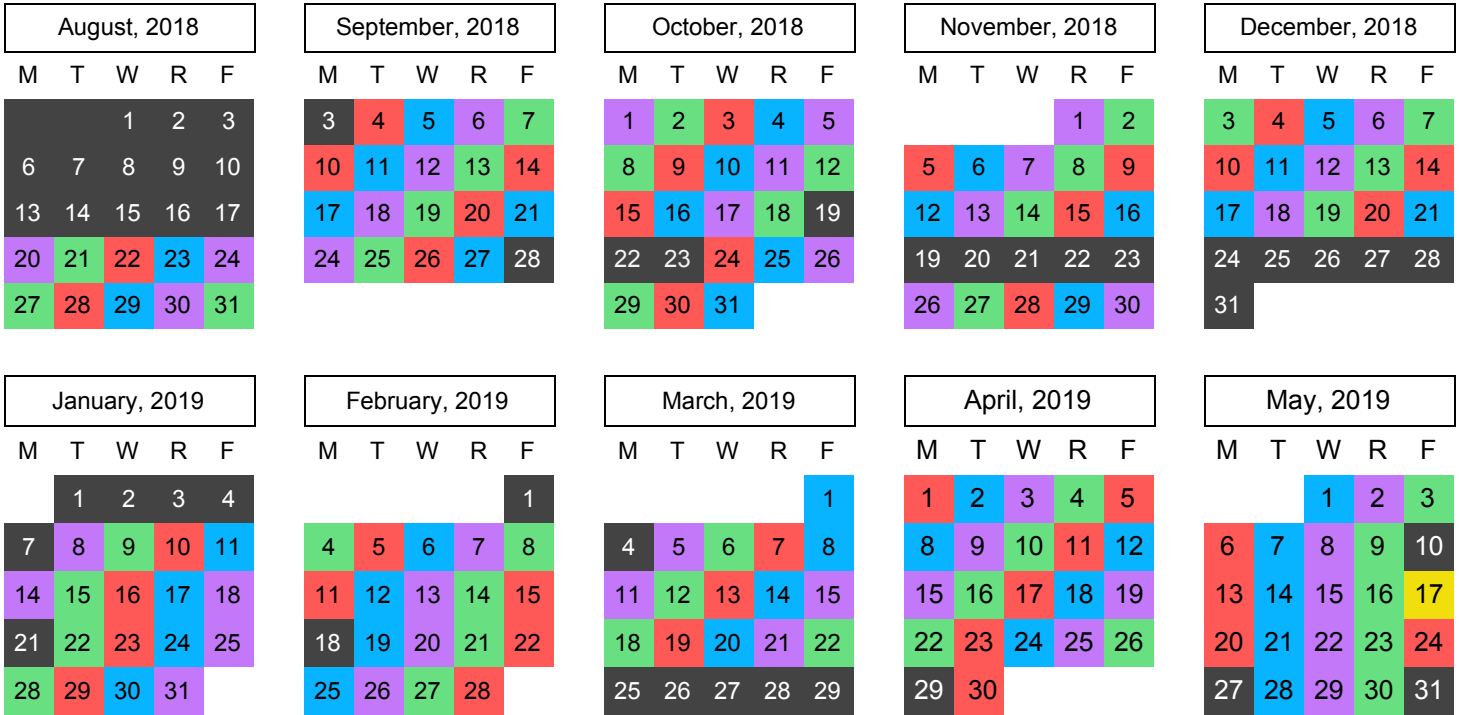

2018-2019 ABCD Specials Rotation Schedule (Updated 8/21/18)

Key: student groups listed by Fall a.m. teacher					
KA Datz	1A Durgin	2A Wing	3A Servis	4A Moore	5A Iverson
KB Grogan	1B McCarthy	2B Galgas	3B Gilbert	4B Rand	5B Bamesberger

2018-2019 Block Schedule											
A Days			P.E.	Art	Music	C Days			P.E.	Art	Music
Block 1:	8:20-9:05			4A	4B	Block 1:	8:20-9:05			5A	5B
Block 2:	9:10-9:55			3A	3B	Block 2:	9:10-9:55			2A	2B
Block 3:	10:00-10:45			KA	KB	Block 3:	10:00-10:45			1A	1B
Block 4:	11:55-12:40	5B	5A			Block 4:	11:55-12:40	4B	4A		
Block 5:	12:45-1:30	2B	2A			Block 5:	12:45-1:30	3B	3A		
Block 6:	1:35-2:20	1B	1A			Block 6:	1:35-2:20	KB	KA		
Block 7:	2:25-3:05	Specials Planning				Block 7:	2:25-3:05	Specials Planning			
B Days			P.E.	Art	Music	D Days			P.E.	Art	Music
Block 1:	8:20-9:05			4B	4A	Block 1:	8:20-9:05			5B	5A
Block 2:	9:10-9:55			3B	3A	Block 2:	9:10-9:55			2B	2A
Block 3:	10:00-10:45			KB	KA	Block 3:	10:00-10:45			1B	1A
Block 4:	11:55-12:40	5A	5B			Block 4:	11:55-12:40	4A	4B		
Block 5:	12:45-1:30	2A	2B			Block 5:	12:45-1:30	3A	3B		
Block 6:	1:35-2:20	1A	1B			Block 6:	1:35-2:20	KA	KB		
Block 7:	2:25-3:05	Specials Planning				Block 7:	2:25-3:05	Specials Planning			

Curiosity Crews and Rock Ceremonies held during Block 7

Push-In KCT/Tech (Starts 8/28, Ends 2/28)					
Day	Grade	A/B Days	C/D Days	Week One	Week Two
Tuesday	5th	Block 5	Block 4	5A: KCT, 5B: Tech	5A: Tech, 5B: KCT
Tuesday	4th	Block 4	Block 5	4A: KCT, 4B: Tech	4A: Tech, 4B: KCT
Wednesday	3rd	Block 5	Block 4	3A: KCT, 3B: Tech	3A: Tech, 3B: KCT
Wednesday	2nd	Block 4	Block 5	2A: KCT, 2B: Tech	2A: Tech, 2B: KCT
Thursday	1st	Block 5	Block 6	1A: KCT, 1B: Tech	1A: Tech, 1B: KCT
Thursday	Kinder	Block 6	Block 5	KA: KCT, KB: Tech	KA: Tech, KB: KCT